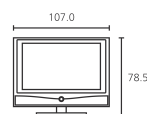

Technical specifications, delivery conditions, and other information are subject to change without notice.

1. Not active with Dolby Digital upgrade kit. Dolby is a registered trademark of the Dolby Laboratories Licensing Corporation.
2. Works only with channels broadcasting service information / NexTVView data.
3. Function depends on signal format emitted by station.
4. Only in conjunction with motor control / RS 232 C.
5. Only in conjunction with matching adapters to be ordered separately. Screen Wall Mount: Designed by Vogel's.

Article number	EAN	Colour options
67422D80	4011880096294	■ Anthracite
67422T80	4011880096300	■ Chrome Silver
67422V80	4011880102162	■ Dark Silver

Xelos A 42 Rack
TV depth: 10.9
Total depth: 52.7